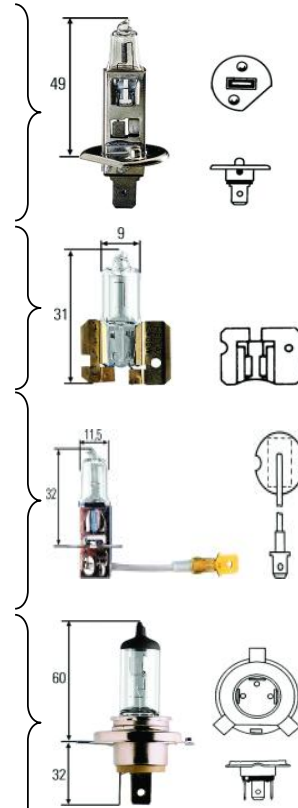

190 x 132mm HB2 Single High/Low Beam Headlamp

003427291

72207

165mm HB2 Single High/Low Beam Headlamp with Position Lamp

002395301

70477

H4 12V 100/55W Halogen Bulb

H83140141

78158

H4 12V 100/80W Halogen Bulb

H83140171

78159

HB2 9003 12V 60/55W Halogen Bulb DOT

H83160211

### COMBINATION HEADLAMPS

C120 HB2 Single High/Low Beam LH Combination Headlamp with Bracket

WDPL-LH

C120 HB2 Single High/Low Beam RH Combination Headlamp with Bracket

WDPL-RH