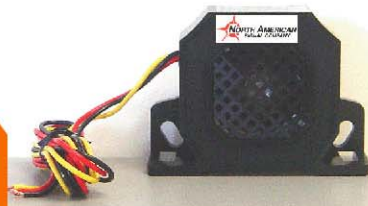

Introducing the Latest Warning Light Technology on the market today!

LED Low Profile Mini-Bar:
Under 2.75" tall
MMBLEDLP-A (\$337.50)

Combination LED / Strobe Kits - operates off a single Controller - you choose how the kit goes together
CLKE2H45L5S (\$343.13)

MBLED8000-A (\$566.25)

LED8000-A (\$318.75)

UFO Series - All new LED Warning Light Products

MFLED8000-RCB (\$1,162.50)

AMBER VERSION MFLED8000-A (\$1,087.50)

Directional Personal Safety Light
PSLM3-A (\$37.50)

New HID Light Source Remote Control Spot-Light
SPHID1-C (\$273.75)

Super Bright QF Strobe w/ LED Status Indicator
Q485H-A (\$135.00)

Dual Tone Audible Alarm
BA4DT (\$60.00)