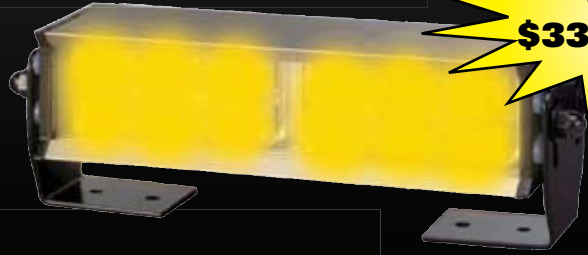

SoundOff Signal

Visit us at www.soundoffsignal.com for more product information.

**Only
\$350.00 ea.**

LED Traffic Arrow #ETTMLEC08

**Only
\$420.74 ea.**

LED TrafficMaster #ETTMLED-P

Universal Dome Light
w/ Red LED Night Vision Mode
#ECVDMLT00

**Only
\$155.06 ea.**

PREDATOR™

**Only
\$308.69 ea.**

Amber Side-by-Side Light #EPRDSSDBA

**Only
\$306.69 ea.**

Amber Stacked Light #EPRDSMDBA

Amber Single Light
#EPRDSSDBA

**Only
\$39.00 ea.**

**Only
\$197.93 ea.**

Amber Single Deck/Grille Light #EP2SGS0A

**Only
\$331.78 ea.**

Amber DualDeck/Grille Light #EP2DGS0A

Toll Free 888-250-1700
Direct Line 708-493-2000
www.wholesaledirect.com

WHOLESALE DIRECT INC.
Trailer Parts & Emergency Lighting Equipment