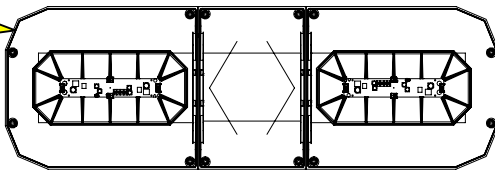

**NEW STAR Razor® M-Tech® Plus Package LED Lightbar**

**NEW!**  
 M-Tech® LED  
 Technology!

Only  
 2-3/4" tall!

2364LED: 36" Star Razor® M-Tech® PLUS LED Lightbar

**\$699.00**

**2364LED:** 36" M-Tech® PLUS LED Lightbar with 64 M-Tech® LEDs

**\$699.00**

**2464LED:** 46" M-Tech® PLUS LED Lightbar with 64 M-Tech® LEDs, two M-Tech® reflectors

Other Star Razor® configurations and colors are available. Call for details.

- Super bright M-Tech® PLUS LED technology provides superior warning light image
- Rugged one piece extruded, anodized aluminum base
- Durable polycarbonate, injection molded domes are STAR "diamond coated" and fully gasketed to protect against moisture
- Fully encapsulated circuitry
- 20 Customer selectable flash patterns
- Hi/Low power select
- S-LINK SYSTEM™ synchronizing capability with other STAR LED units

**9016LED Series StarBeam™ M-Tech® LED Mini-Bar®**

**Super Bright,  
 M-Tech® LED  
 Technology**

**\$249.00**

**9016LED**

**\$279.00**

**9016LEDV**

- Full 360° LED light output
- M-Tech® LED technology provides superior warning light image
- Durable polycarbonate, injection molded domes are fully gasketed to protect against moisture
- Potted circuitry protects against shock and vibration
- Rugged one-piece, extruded, anodized aluminum base
- 20 Customer selectable flash patterns via *external pattern select wire or internal jumper*
- S-LINK SYSTEM™ synchronizing capability with other STAR LED units
- Dimensions: 3-3/4" H x 16" L x 8-3/8" D