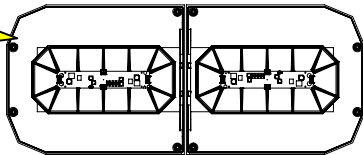

**NEW STAR Razor® M-Tech® Plus Package LED Lightbar**

**NEW!**  
 M-Tech® LED  
 Technology!

Only  
 2-3/4" tall!

2364LED: 36" Star Razor® M-Tech® PLUS LED Lightbar

**\$699.00**

**2364LED:** 36" M-Tech® PLUS LED Lightbar with 64 M-Tech® LEDs

**\$699.00**

**2464LED:** 46" M-Tech® PLUS LED Lightbar with 64 M-Tech® LEDs, two M-Tech® reflectors

Other Star Razor® configurations and colors are available. Call for details.

- Super bright M-Tech® PLUS LED technology provides superior warning light image
- Rugged one piece extruded, anodized aluminum base
- Durable polycarbonate, injection molded domes are STAR "diamond coated" and fully gasketed to protect against moisture
- Fully encapsulated circuitry
- 20 Customer selectable flash patterns
- Hi/Low power select
- S-LINK SYSTEM™ synchronizing capability with other STAR LED units

**9016LED Series StarBeam™ M-Tech® LED Mini-Bar®**

**Super Bright,  
 M-Tech® LED  
 Technology**

**\$249.00**

**9016LED**

**\$279.00**

**9016LEDV**

- Full 360° LED light output
- M-Tech® LED technology provides superior warning light image
- Durable polycarbonate, injection molded domes are fully gasketed to protect against moisture
- Potted circuitry protects against shock and vibration
- Rugged one-piece, extruded, anodized aluminum base
- 20 Customer selectable flash patterns via *external pattern select wire or internal jumper*
- S-LINK SYSTEM™ synchronizing capability with other STAR LED units
- Dimensions: 3-3/4" H x 16" L x 8-3/8" D