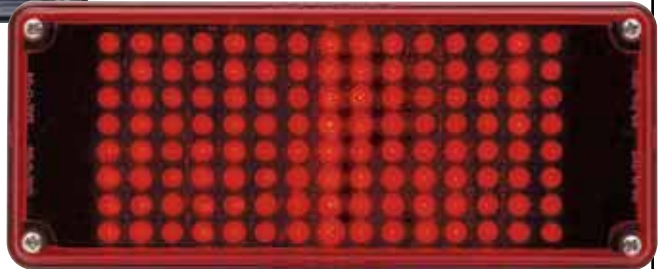

For the Illinois State Bid Trucks

LIGHTHEADS

Model 60R00XRR
LED Brake/Tail/Turn light

60R00XRR

Model 40C00VCR
LED Back-up light

40C00VCR

Model 70R00XRR
LED Brake/Tail/Turn light

70R00XRR

Model 360CLMRR
4" Round Clearance light

360CLMRR

Model 70A02SAR
Super-LED® Warning light

70A02SAR

H20SN12
Green Dot

01-0441987-04
34-0041987-04
\$15.00

H27SN12
Red Dot

01-0441987-03
34-0063001-03
\$15.00