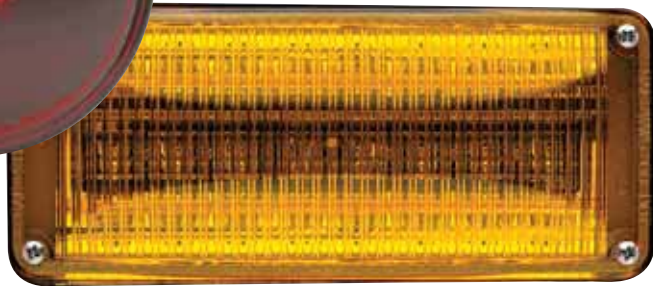

For the Illinois State Bid Trucks

LIGHTHEADS

Model 60R00XRR
LED Brake/Tail/Turn light

60R00XRR

Model 40C00VCR
LED Back-up light

40C00VCR

Model 70R00XRR
LED Brake/Tail/Turn light

70R00XRR

Model 360CLMRR
4" Round Clearance light

360CLMRR

Model 70A02SAR
Super-LED® Warning light

70A02SAR

H20SN12
Green Dot

01-0441987-04
34-0041987-04
\$15.00

H27SN12
Red Dot

01-0441987-03
34-0063001-03
\$15.00