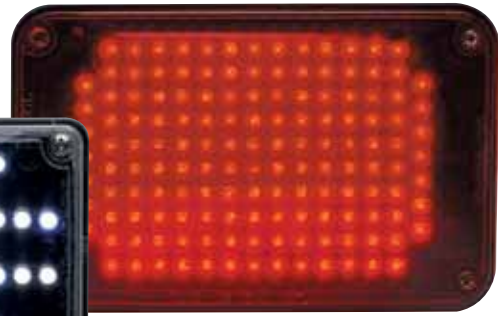

For the Illinois State Bid Trucks

LIGHTHEADS

Model 60R00XRR
LED Brake/Tail/Turn light

60R00XRR

Model 40C00VCR
LED Back-up light

40C00VCR

Model 70R00XRR
LED Brake/Tail/Turn light

70R00XRR

Model 360CLMRR
4" Round Clearance light

360CLMRR

Model 70A02SAR
Super-LED® Warning light

70A02SAR

H20SN12
Green Dot

01-0441987-04
34-0041987-04
\$15.00

H27SN12
Red Dot

01-0441987-03
34-0063001-03
\$15.00