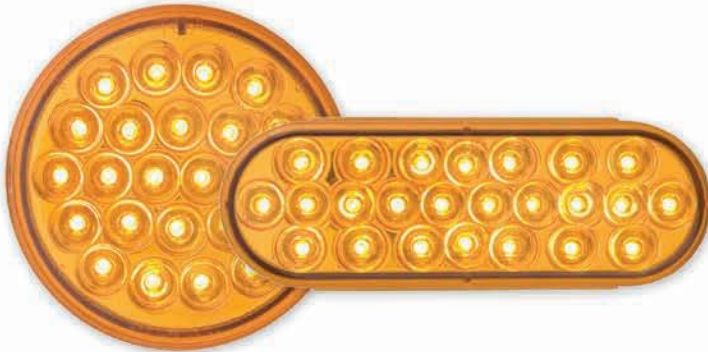

WHOLESALE DIRECT inc.

Trailer Parts & Emergency Lighting Equipment

**Miro-Flex™ 4" Round LED
Recess Mount Stop/Turn/Tail Lights**
STL-23RB Red len and diodes
STL-23RCB Clear lens, red diodes

**Miro-Flex™ 6" Oval LED
Recess Mount Stop/Turn/Tail Lights**
STL-22RB Red len and diodes
STL-22RCB Clear lens, red diodes

**Optronics® LED Strobing Lights, Recess
Mount, Alternating or Synchronous Flash**
SLL-43AB1 4" Round, Function 1
SLL-43AB2 4" Round, Function 2
SLL-72AB1 6" Oval, Function 1
SLL-72AB2 6" Oval, Function 2

**Miro-Flex™ 2.5" Round LED
Marker/Clearance Light Kits
with PVC Grommets and Plugs**
MCL-51CAK Clear lens, amber diodes
MCL-51CRK Clear lens, red diodes

optronics®

- LED's are Brighter than Conventional Lights
- No Bulbs to Replace—Ever!
- Use 90% Less Energy
- Safe, Dependable Service
- 100% Maintenance Free