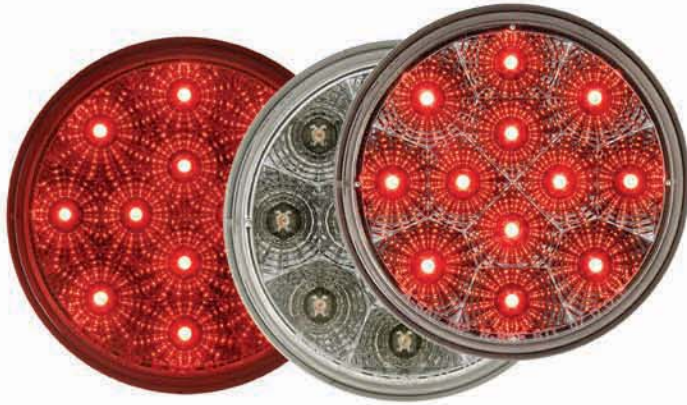

WHOLESALE DIRECT inc.

Trailer Parts & Emergency Lighting Equipment

**Miro-Flex™ 4" Round LED
Recess Mount Stop/Turn/Tail Lights**
STL-23RB Red len and diodes
STL-23RCB Clear lens, red diodes

**Miro-Flex™ 6" Oval LED
Recess Mount Stop/Turn/Tail Lights**
STL-22RB Red len and diodes
STL-22RCB Clear lens, red diodes

**Optronics® LED Strobing Lights, Recess
Mount, Alternating or Synchronous Flash**
SLL-43AB1 4" Round, Function 1
SLL-43AB2 4" Round, Function 2
SLL-72AB1 6" Oval, Function 1
SLL-72AB2 6" Oval, Function 2

**Miro-Flex™ 2.5" Round LED
Marker/Clearance Light Kits
with PVC Grommets and Plugs**
MCL-51CAK Clear lens, amber diodes
MCL-51CRK Clear lens, red diodes

optronics®

- LED's are Brighter than Conventional Lights
- No Bulbs to Replace—Ever!
- Use 90% Less Energy
- Safe, Dependable Service
- 100% Maintenance Free