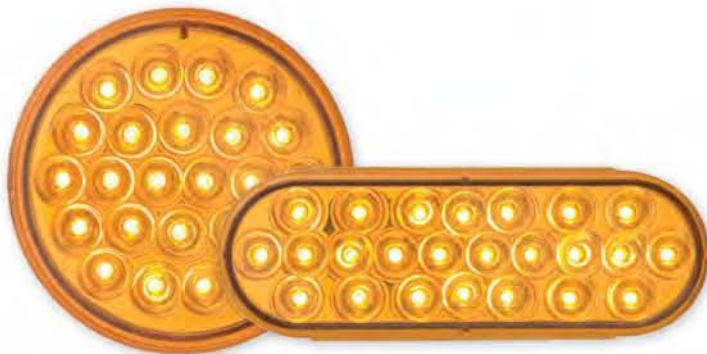

WHOLESALE DIRECT INC.

Trailer Parts & Emergency Lighting Equipment

Optronics® LED Recess Mount Back-Up Lights

- BUL10CB** 6" Oval back-up light
BUL11CB 4" Round back-up light

Optronics® LED Recess Mount Utility Light

- BUL43CB** 4" Round utility light

Optronics® LED Strobing Lights, Recess Mount, Alternating or Synchronous Flash

- SLL43AB1** 4" Round, Function 1
SLL43AB2 4" Round, Function 2
SLL72AB1 6" Oval, Function 1
SLL72AB2 6" Oval, Function 2

Optronics® Surface Mount Dome/Utility Light, 6-3/8"

- 69000201** 6-3/8" dome light, 1142
bulb

Optronics®

- LED's are Brighter than Conventional Lights
- No Bulbs to Replace—Ever!
- Use 90% Less Energy
- Safe, Dependable Service
- 100% Maintenance Free