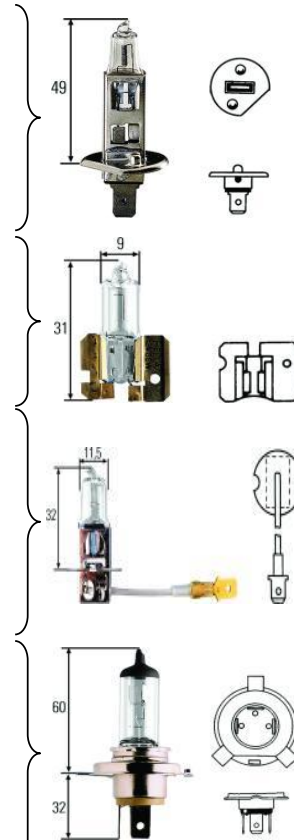

H3 24V 70W Halogen Bulb H83135211 78145

H3 12V 100W Halogen Bulb H83135111 78140

H3 12V 130W Halogen Bulb H83135101 78138

H4 12V 60/55W Halogen Bulb H83140101 78155

H4 12V 100/55W Halogen Bulb H83140141 78158

H4 12V 100/80W Halogen Bulb H83140171 78159

HB2 9003 12V 60/55W Halogen Bulb DOT H83160211

COMBINATION HEADLAMPS

C120 HB2 Single High/Low Beam LH Combination Headlamp with Bracket WDPL-LH

C120 HB2 Single High/Low Beam RH Combination Headlamp with Bracket WDPL-RH